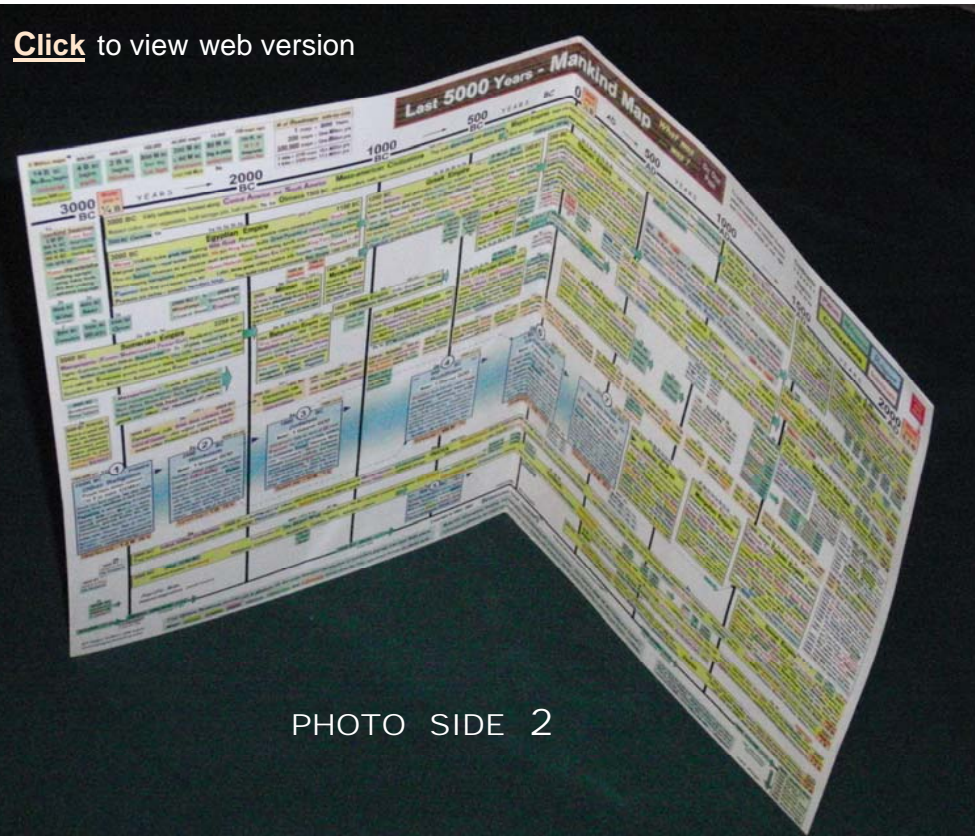

LAMINATED PRINTS

two-sided color

L5000Y GLOBAL MAP

L5000Y MANKIND MAP

[Click](#) to view web version

PHOTO SIDE 1

[Click](#) to view web version

PHOTO SIDE 2

11" x 17"

tabloid size

FOLDS TO

8 1/2" x 11"

notebook size