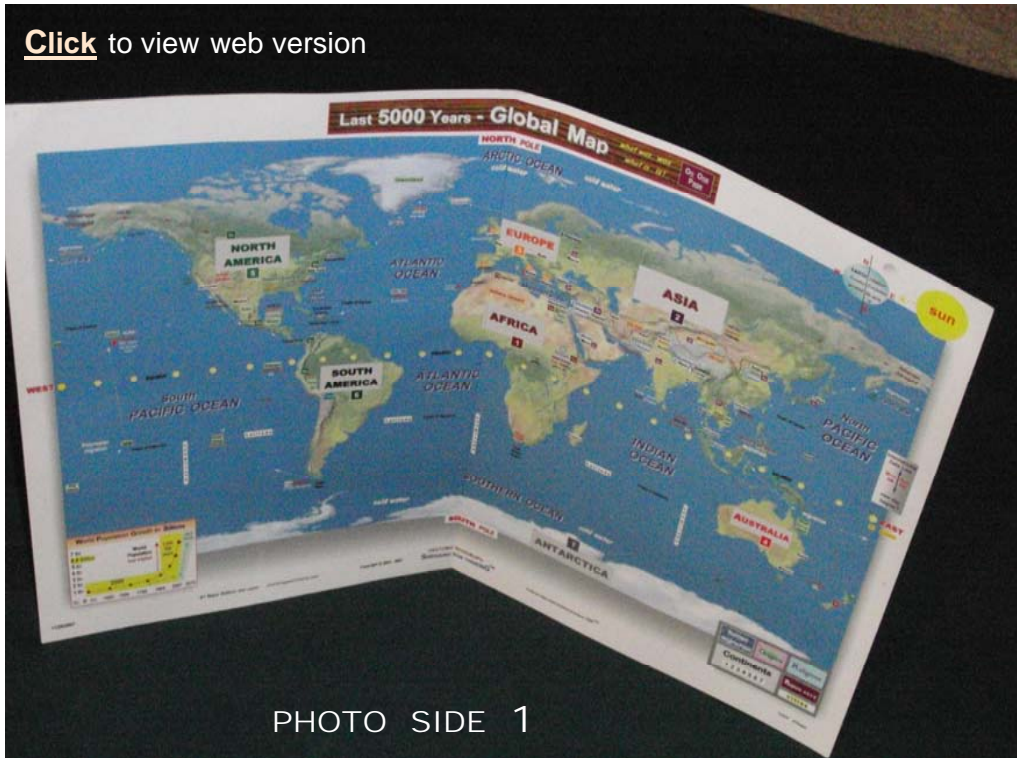

LAMINATED PRINTS

two-sided color

L5000Y GLOBAL MAP

L5000Y MANKIND MAP

[Click](#) to view web version

PHOTO SIDE 1

[Click](#) to view web version

PHOTO SIDE 2

11" x 17"

tabloid size

FOLDS TO

8 1/2" x 11"

notebook size