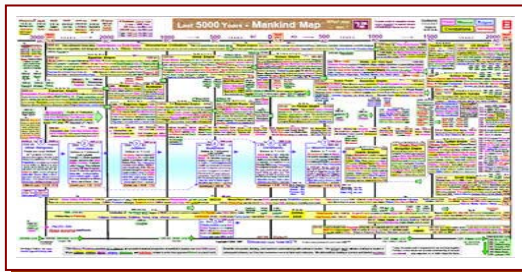

# L5000Y – Trivia Questions

Copyright © 2004 2011

Unique  
visual  
learning  
models

[L5000Y Home Page](#)

[Viewing Maps On-Line](#)

[Foundation Purpose](#)

## L5000Y - Global Map

**MANKIND + GLOBAL**  
**Questions**

**GLOBAL MAP**  
**Questions**

**MANKIND + GLOBAL**  
**Questions & Answers**

**GLOBAL MAP**  
**Questions & Answers**

**DRILL DOWN** features - click on most **text boxes** shown on both **History Map** + **Global Map** to view and drill down for more public web site information. Our goal is to make these roadmaps an *interactive* learning experience. These **History Roadmaps** provide “at-a-glance” reasonably accurate historical perspectives of mankind’s journey over **Last 5000 Years**. Major **cultures, empires, places, religions, milestones**, and **individuals** - are all shown in the order they appeared and thrived on planet earth.